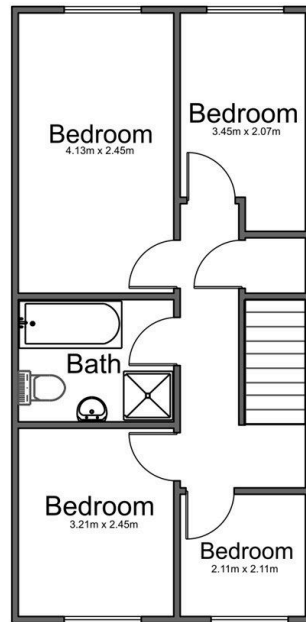

9 Old Manor Farm Close, Lees, Oldham, OL4 3FS

Asking Price £245,000

- Gated Residence
- Open Plan Lounge/Diner
- 4 Bedrooms
- Popular Location
- Stunning Views

Directions

Viewings

Viewings by arrangement only. Call 01617111150 to make an appointment.